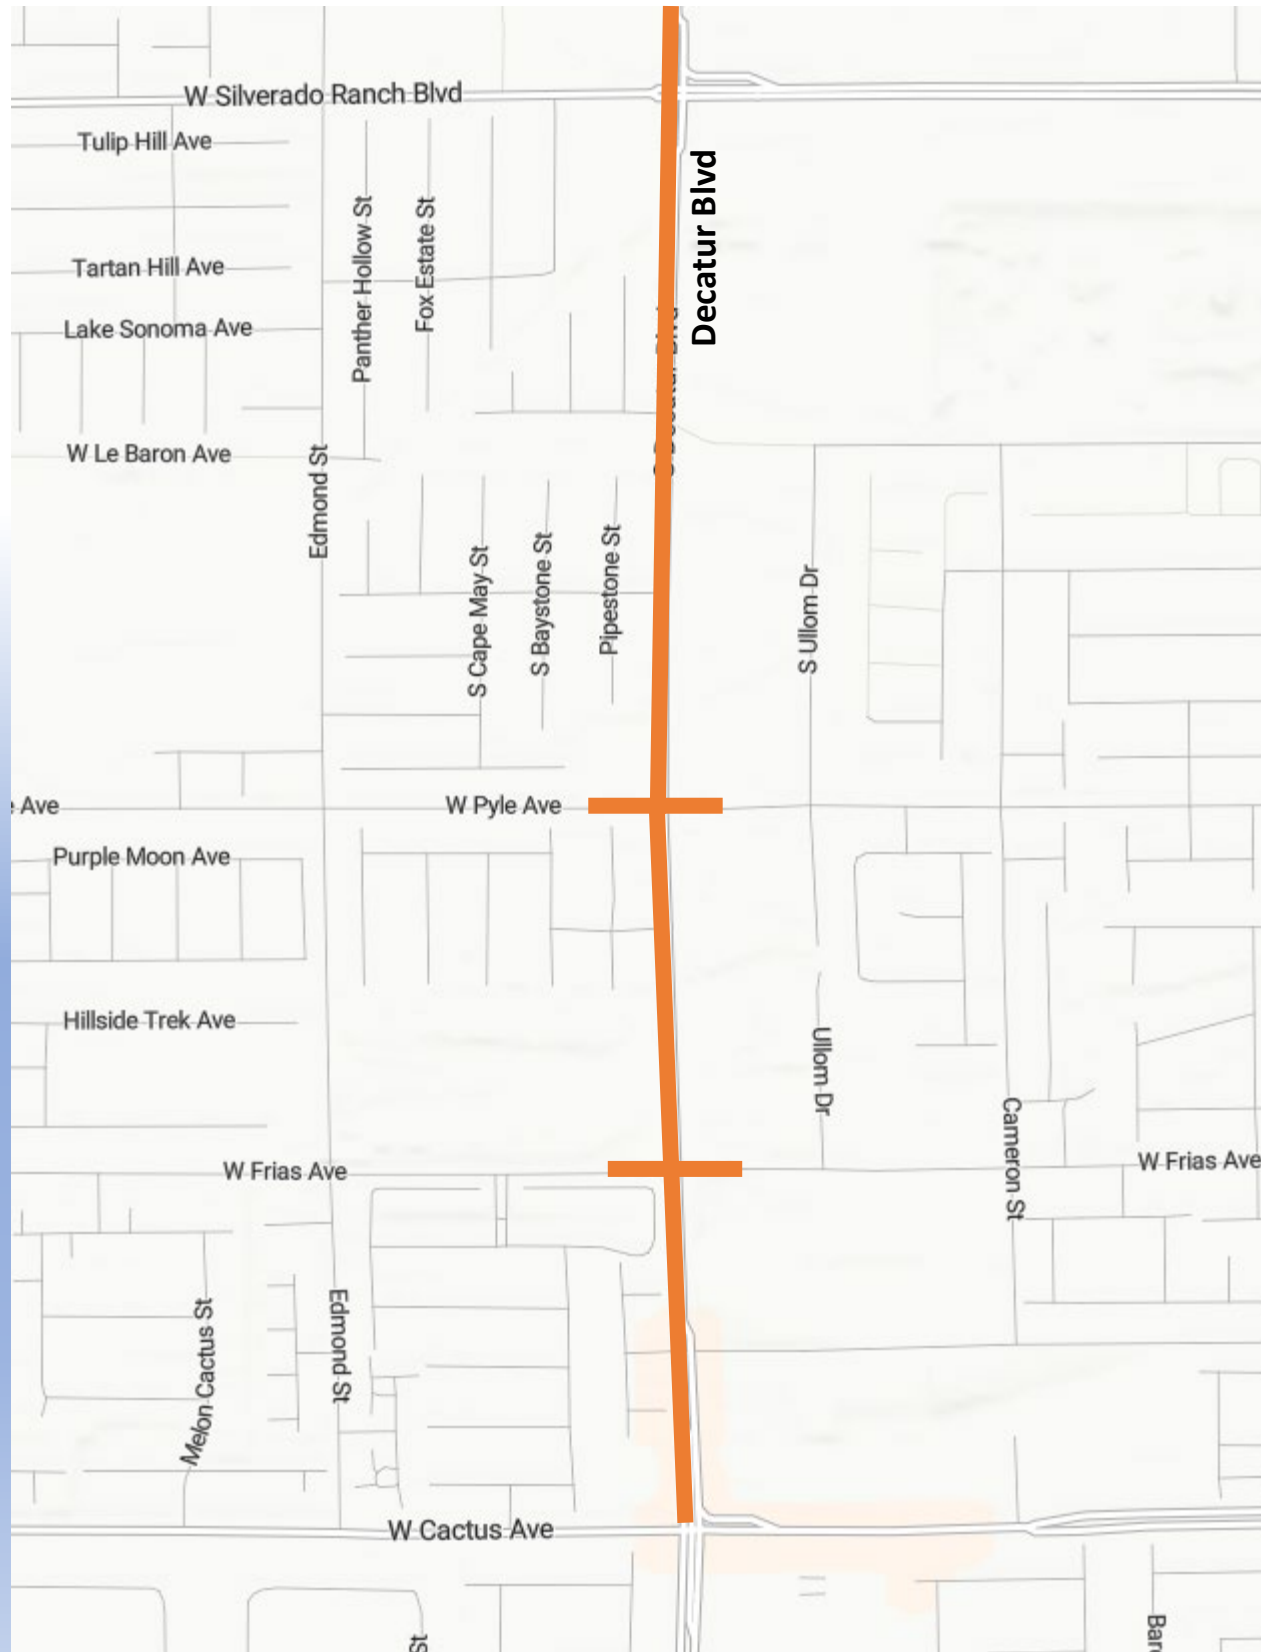

together**for**better

Traffic Restrictions December 1-7

Decatur Blvd from Cactus Ave to Silverado Ranch
Working Hours 7:00am - 3:30pm
Lane Restrictions 24 Hours

- East Half Road Closure
- 1 Lane Open Northbound and Southbound Decatur between Cactus and Silverado Ranch.
- Dedicated Left Turn Lanes at Silverado Ranch.

Pyle Avenue and Frias Avenue
Working Hours 7:00am - 3:30pm
Lane Restrictions 24 Hours

- Half Road Closure
- 1 Lane Open Westbound and Eastbound at the intersection

together**for**better

Traffic Restrictions December 1-7

- Decatur Blvd from Wigwam Ave to Blue Diamond Road
Working Hours 7:00am - 3:30pm
- 1 Lane Open SB from Wigwam to Blue Diamond Rd
 - 2 Dedicated Left Turn Lanes Southbound to Eastbound Blue Diamond.