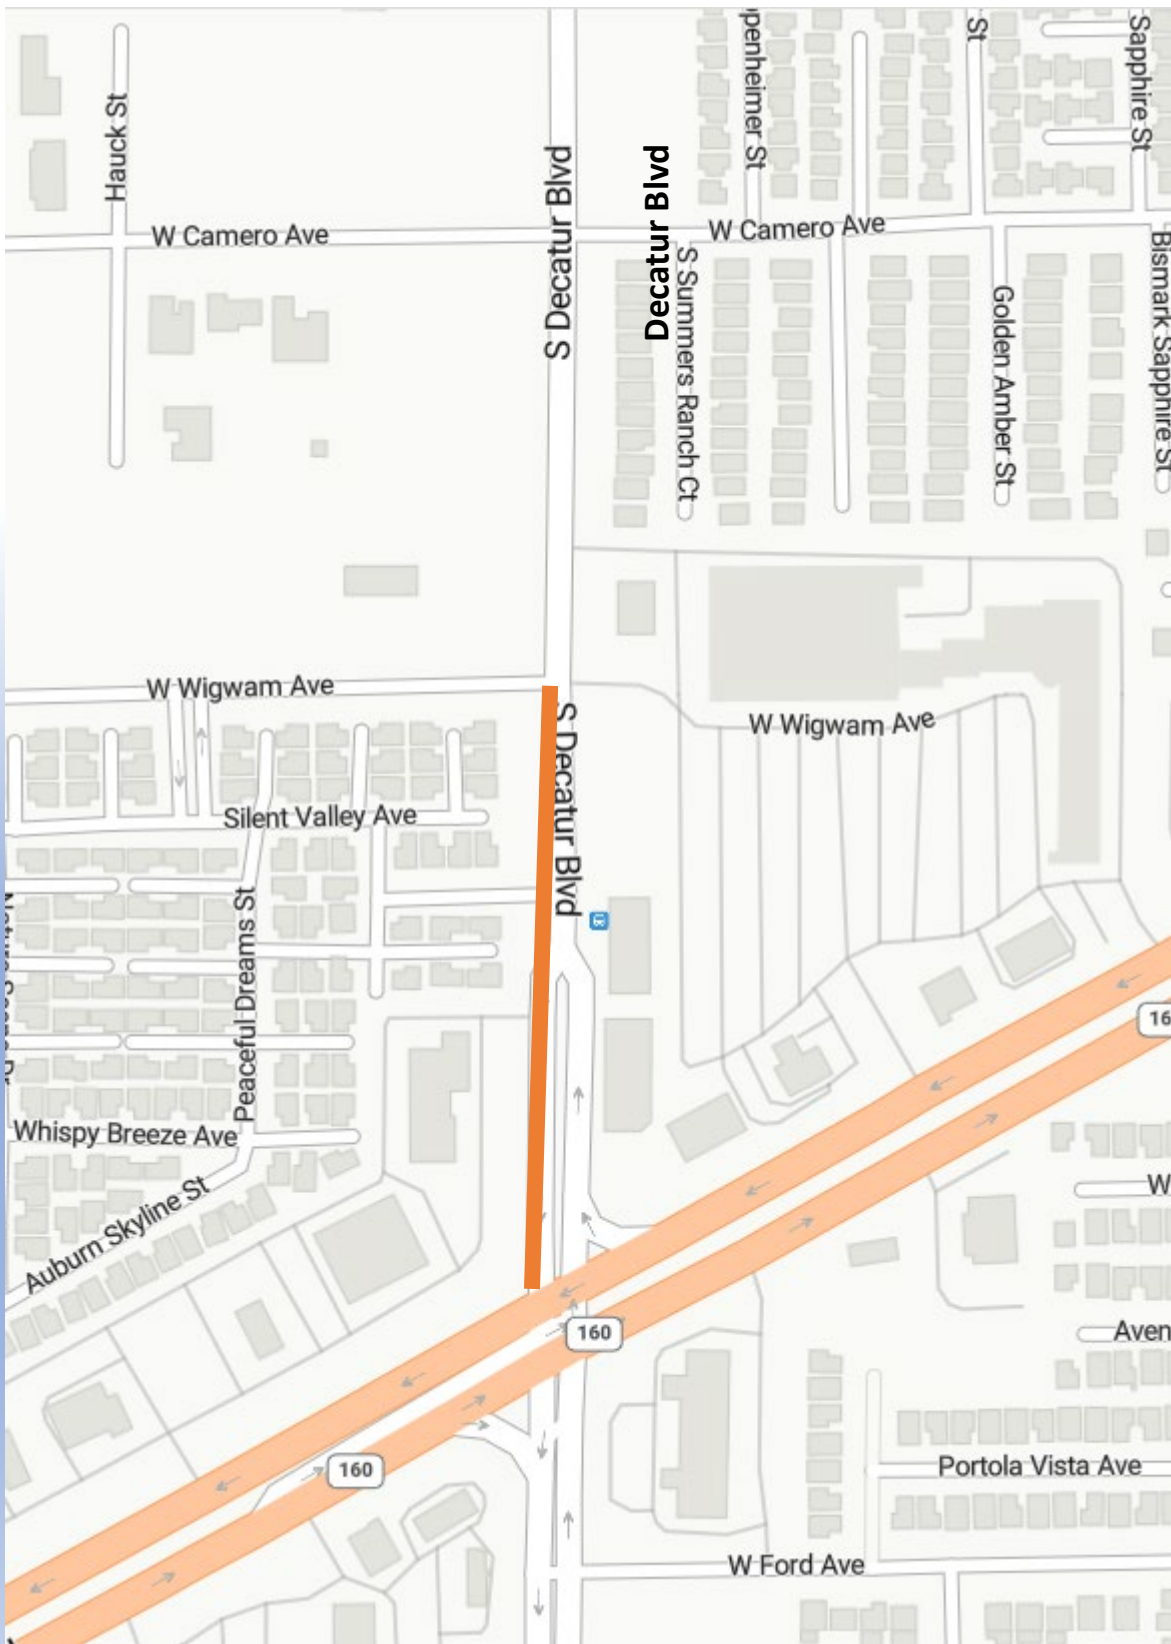

together**for**better

Traffic Restrictions December 1-7

Decatur Blvd from Cactus Ave to Silverado Ranch
Working Hours 7:00am - 3:30pm
Lane Restrictions 24 Hours

- East Half Road Closure
- 1 Lane Open Northbound and Southbound Decatur between Cactus and Silverado Ranch.
- Dedicated Left Turn Lanes at Silverado Ranch.

Pyle Avenue and Frias Avenue
Working Hours 7:00am - 3:30pm
Lane Restrictions 24 Hours

- Half Road Closure
- 1 Lane Open Westbound and Eastbound at the intersection

together**for**better

Traffic Restrictions December 1-7

- Decatur Blvd from Wigwam Ave to Blue Diamond Road
Working Hours 7:00am - 3:30pm
- 1 Lane Open SB from Wigwam to Blue Diamond Rd
 - 2 Dedicated Left Turn Lanes Southbound to Eastbound Blue Diamond.